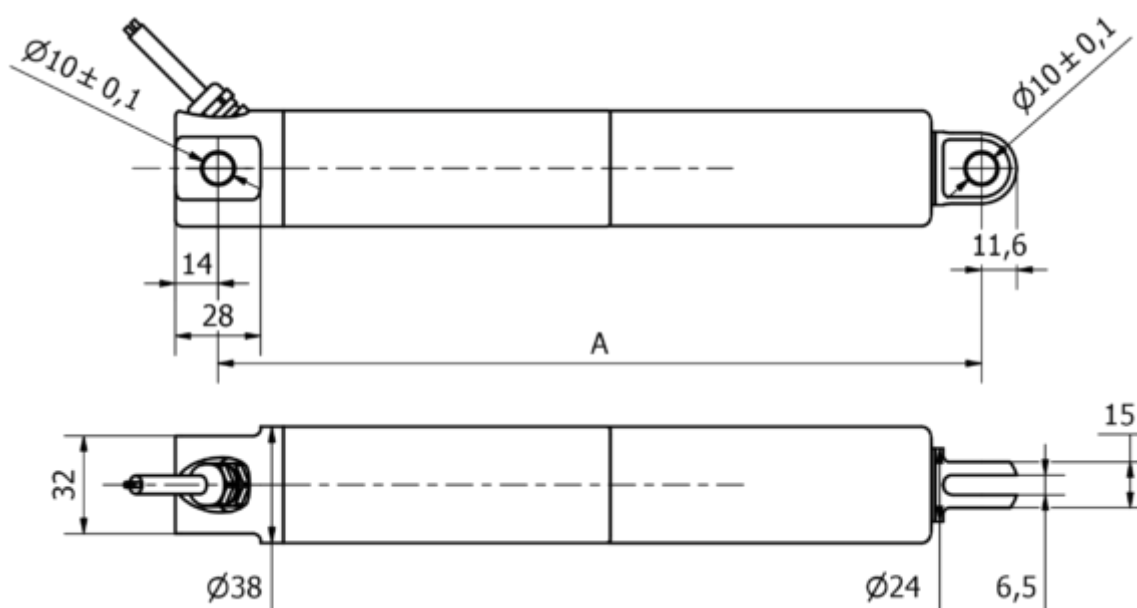

Data Sheet

Article number: 8A38215004003LCNLSN0

Description: KLEEl ine38, 150mm, 400N, 14 mm/s, Aluminium black RAL9005, IP66
24 VDC, 3 m. cable, Limit Switch, Clevis

Measures

A	= 200 + slaglængde/stroke
Cable length	= 3 m
Load speed mm/s	= 14 mm/s
Option	= Limit switch
Stroke (mm)	= 150
Voltage	= 24 V